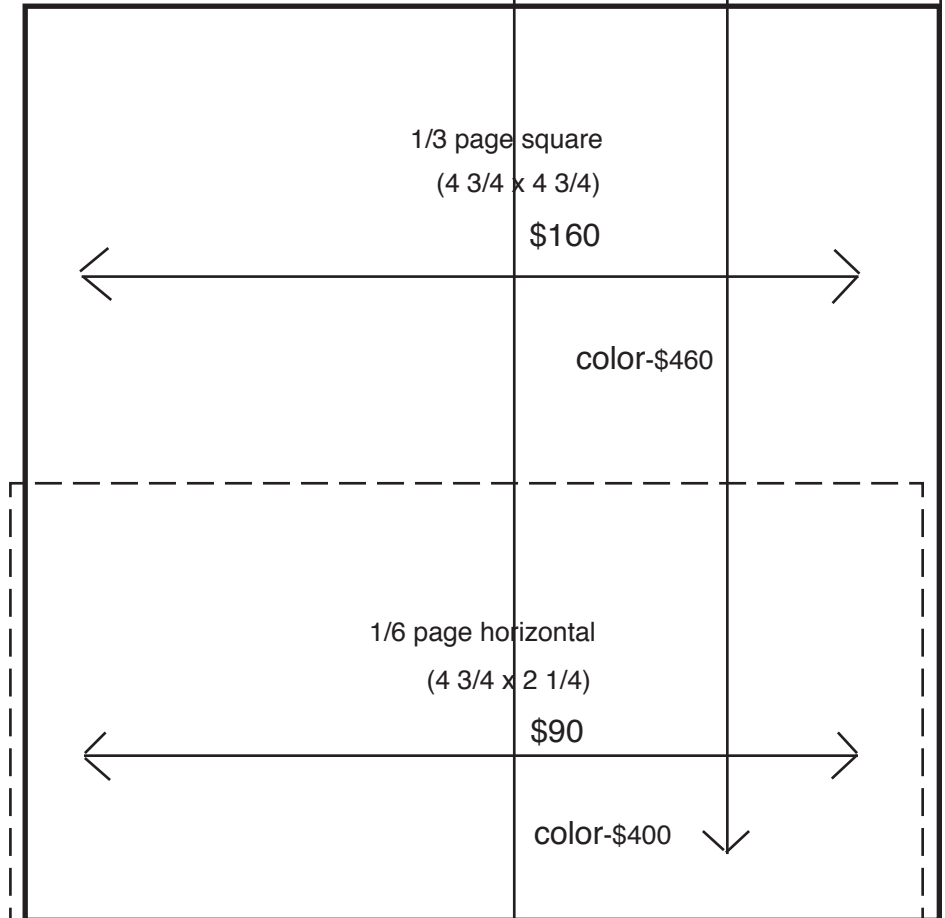

The Old-Time Herald

Ad Sizing Sheet

(All prices shown are one-time-only rates.)
Questions?
e-mail
advertising@oldtimeherald.org.

All prices are for black & white, and
must be pre-paid.
Additional Charges:
For ad layout - \$100
For any typesetting or changes (including
reducing or enlarging) - \$50

Color is available throughout the magazine

DISCOUNTS for all display ads:
5x (15%)
Outside Back Cover (color-\$780;
black & white-\$560)
Inside Front or Back Cover (color-\$780;
black and white-\$525)

Full Page
(7 1/2 x 10)

\$ 450

color - \$720

2/3 page
(4 3/4 x 10)

\$300
color-\$600

1/2 page island
(4 3/4 x 7 1/2)

\$240
color-\$540

1/2 page horizontal
(7 1/2 x 4 3/4)

\$240
color-\$540